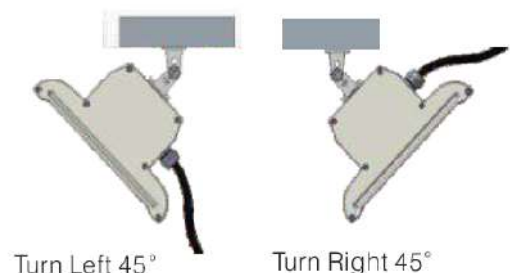

Features

- * Aluminium alloy light body with excellent heat dissipation.
- * Frost cover with anti-glaring.
- * High luminous efficacy 140-170 lm/W.
- * IP66 rated with corrosion resistant white spray powder process.
- * Multiple mounting options.
- * Variety of functions 0/1-10V, DALI & PWM, emergency for options.
- * Robust design for harsh agricultural environments.
- * Reducing animal stress improves animal livability and performance.
- * 5 years warranty, >80.000 hours lifespan.
- * Ammoniac resistant.

Dimensions

Haitzled CowCare Dairy Lighting

CowCare - Technical features

HAITZLED CowCare

Model number

Features

CowCare	Bulb, Tube or ZLC	Length * 100mm	P in Watt	Intern or Extern driver	Color temperatures	white green	Efficiency lm/W	Lumen output lm	CRI	Beam angle	Input voltage	
CC	Z	12	- 100	INT	4000K	-	WG	150lm/W	13328	>80	110°	230 VAC
CC	Z	15	- 150	INT	4000K	-	WG	150lm/W	20106	>80	110°	230 VAC