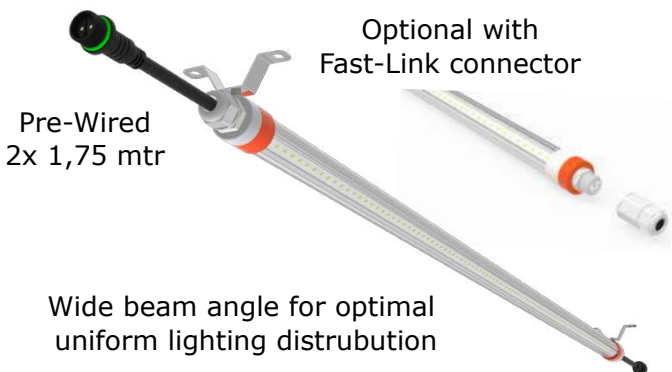

## Features

- \* Unique design, optimal uniform lighting distribution which avoid clustering
- \* Super high efficiency - high energy saving
- \* Available in 2 channels with UV-A
- \* 0-100% smooth dimming (Triac 0-10V) function flicker free;
- \* IP67 rating, withstand high pressure washdown
- \* PMMA cover, ammonia resistant
- \* Aluminum base heat dissipation
- \* Available in DC 48V or AC 110/230V
- \* Easy cleaning, easy installation
- \* 5 years warranty, >80.000 hours lifespan